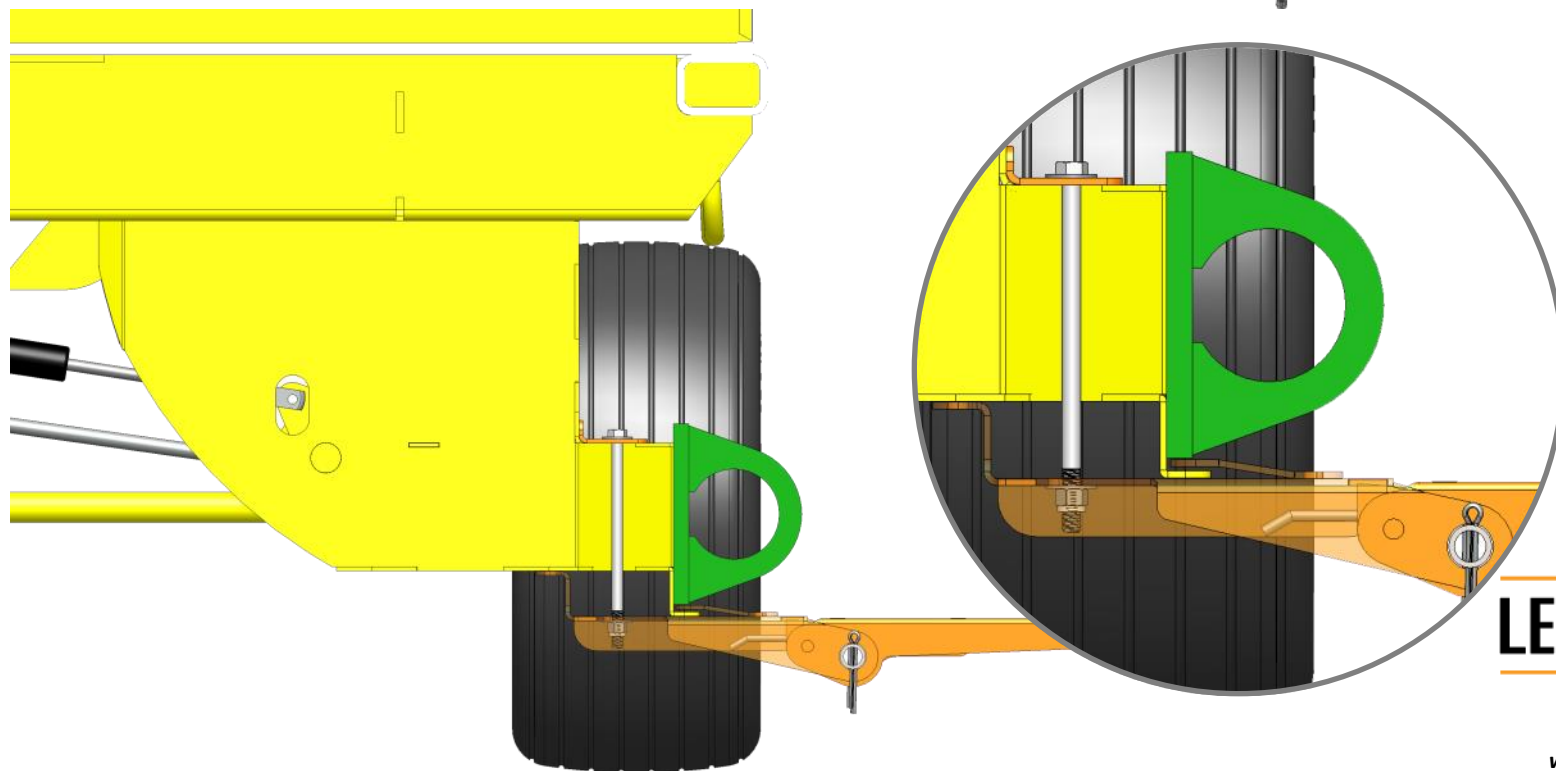

LEADING EDGE SAFETY

SRL Tray Attachment

- ① 3/8"-16 x 7" Hex Head Fastener
- ② 3/8" Flat Washer
- ③ 3/8"-16 Nylon-Insert Locknut

888-990-2990
www.leadingedgesafety.net