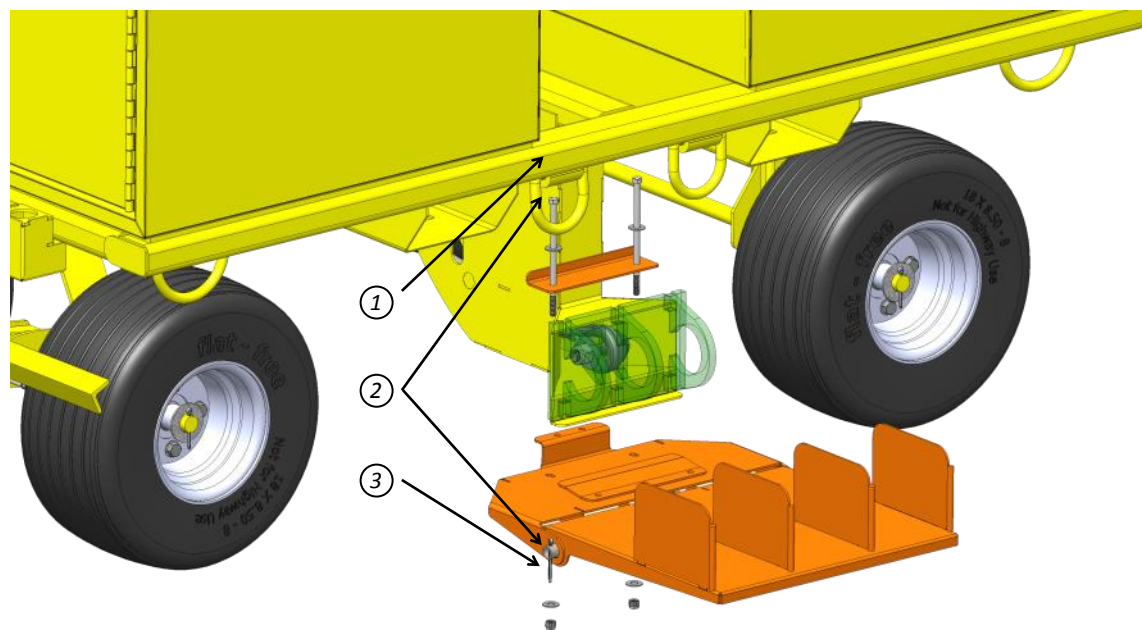

LEADING EDGE SAFETY

SRL Tray Attachment

- ① 3/8"-16 x 7" Hex Head Fastener
- ② 3/8" Flat Washer
- ③ 3/8"-16 Nylon-Insert Locknut

888-990-2990
www.leadingedgesafety.net